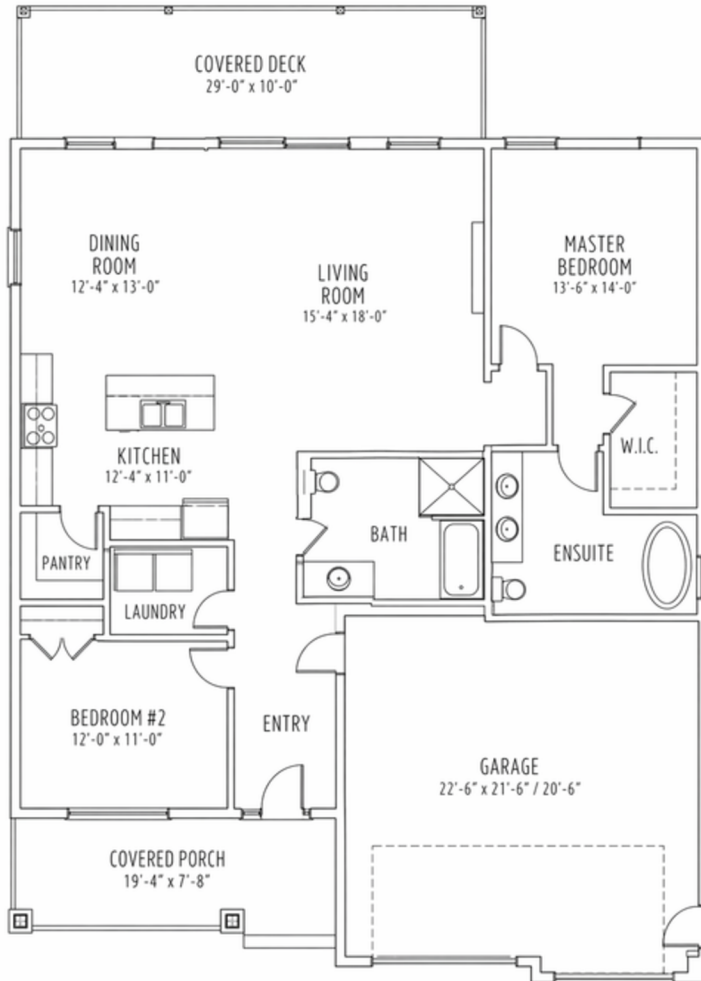

# 14 FAITH DRIVE

## MAIN FLOOR 1615 SQFT